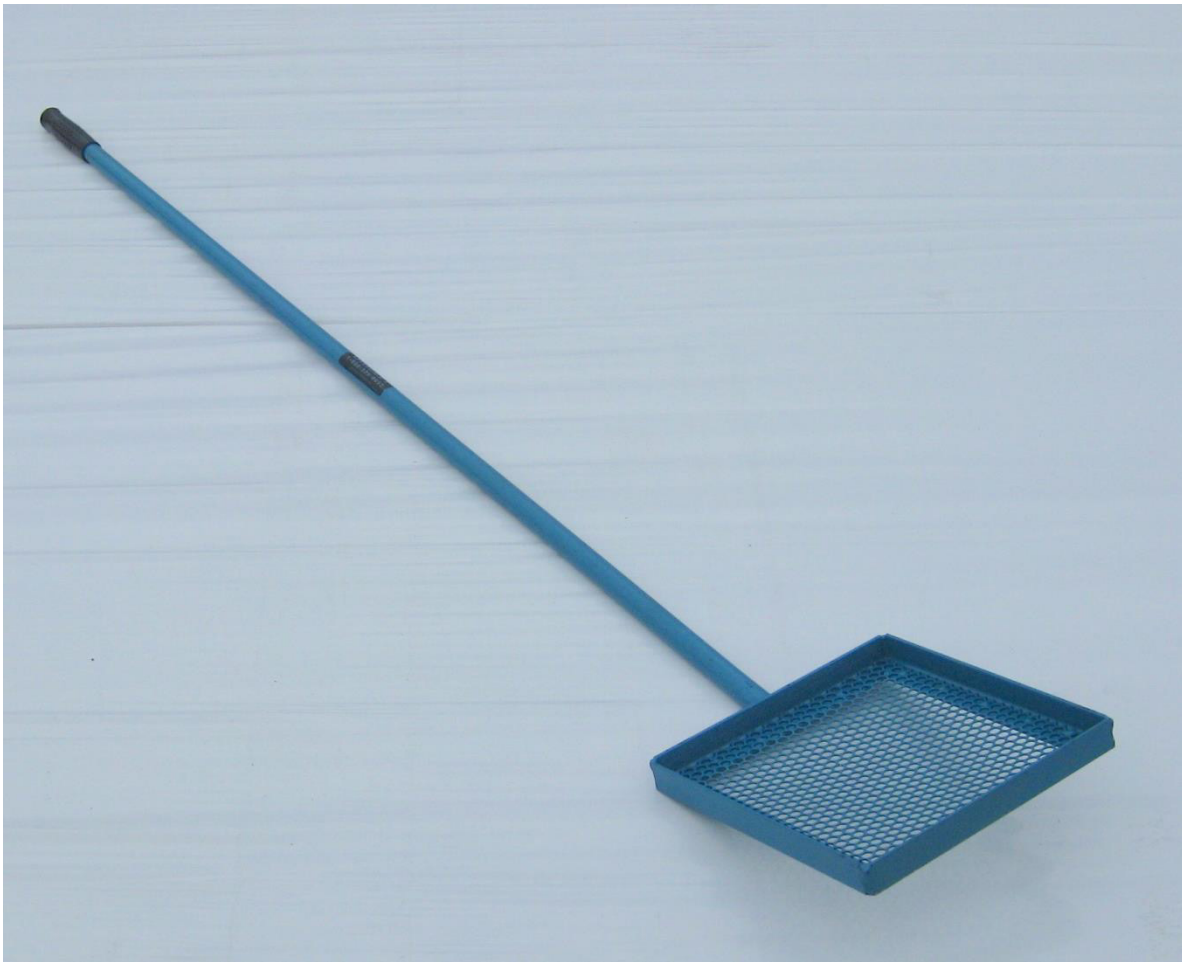

804 000

SKIMMER

This tool enables easy cleaning, skims debris from inside the kettle.

Heavy duty construction

WEIGHT: 6.5 LBS