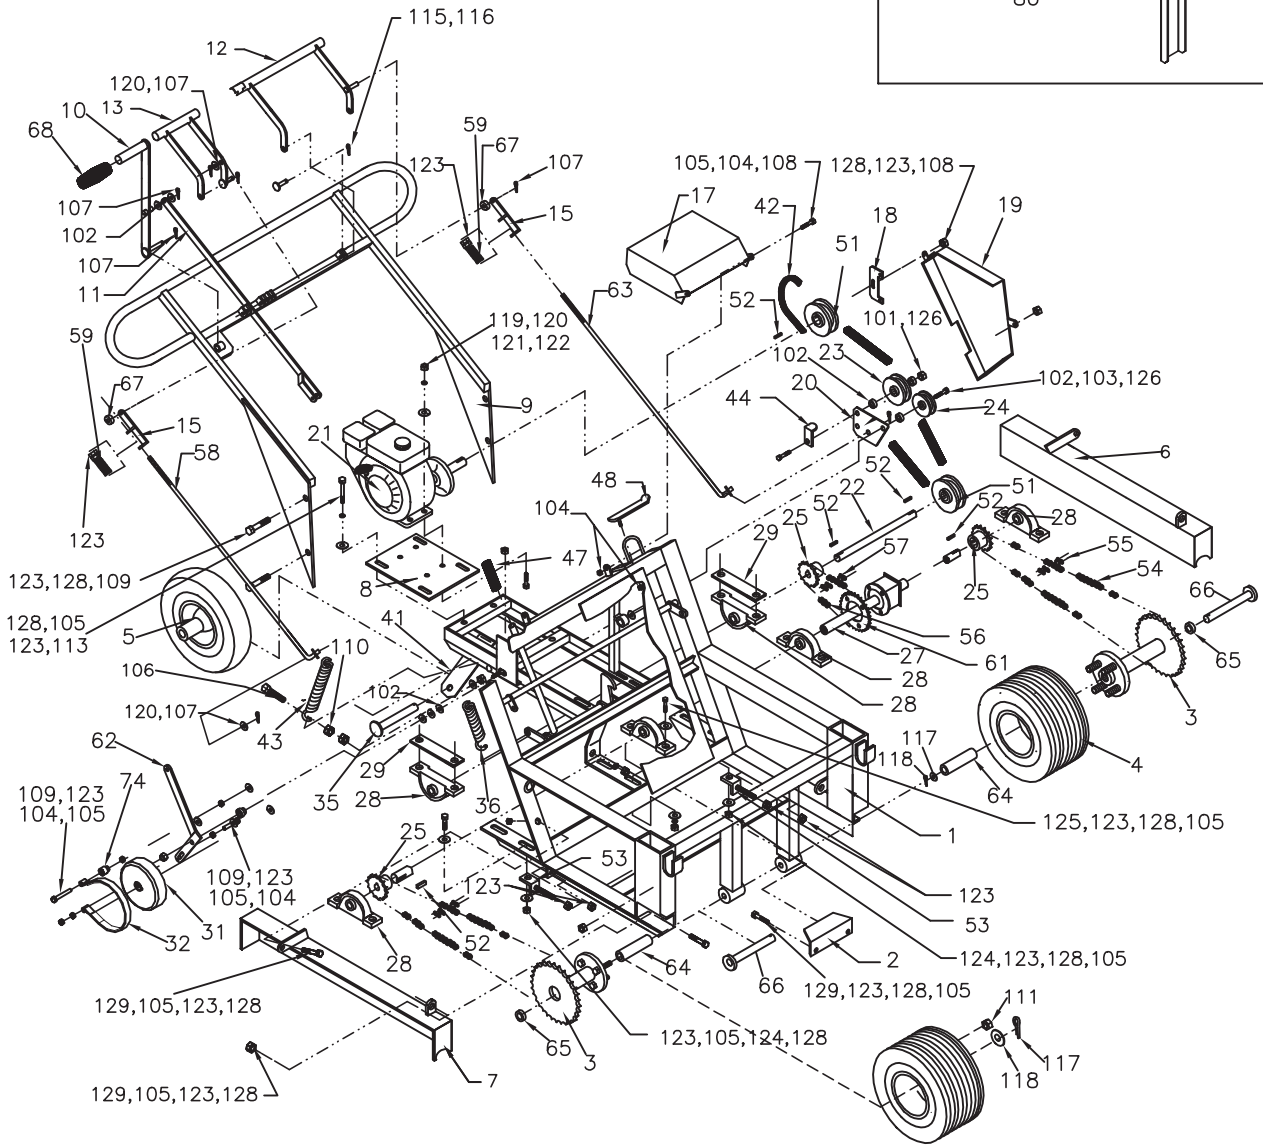

OPTION

MADE FROM AUGUST 1999 UNTIL DECEMBER 2000

DATE: 08.01.1999

REV.: 06.01.2012

EQUIPEMENT  
**GRIZZLY**  
EQUIPMENT

WORKHORSE  
WHEELS UNDER

333000A

ITEM	NO.	QTY.	DESCRIPTION
1	333001	1	FRAME
2	330002	1	PLATE
3	333003	2	HUB ASSY.
4	935013	2	WHEEL, FRONT
5	935010	1	WHEEL, REAR
6	333006	1	CHAINE GUARD, RIGHT
7	333007	1	CHAINE GUARD, LEFT
8	330008	1	ENGINE BASE
9	330009	1	HANDLEBAR
10	330010	1	LEVER, DOOR
11	330011	1	CONTROL LINK
12	330012	1	CLUTCH HANDLE
13	330013	1	LEVER, BRAKE
15	330015	2	CLUTCH LINKAGE
17	330017	1	ENGINE COVER
18	330018	1	BELT GUARD BRACKET
19	330019	1	BELT GUARD
20	330020	1	IDLER BRACKET
21	950161	1	ENGINE
22	330022	1	SHAFT
23	921401	1	IDLER PULLEY
24	921403	1	IDLER PULLEY
25	936110	3	SPROCKET
27	333027	1	DIFFERENTIAL
28	923180	6	PILLOW BLOCK BEARING
29	330029	2	BEARING PLATE
31	330031	1	BRAKE DRUM
32	940230	1	BRAKE BAND
35	900010	1	WHEEL AXLE
36	937011	1	SPRING
41	900005	1	SWIVEL FORK
42	920219	1	BELT
43	937017	1	SPRING
44	330044	1	BELT GUIDE
47	940001	1	HANDLE GRIP
48	330048	2	LOCK
51	921044	2	PULLEY
52	921302	5	KEY
53	330053	2	CHAIN AJUST. SCREW
54	333054	2	CHAIN, LARGE
55	934034	3	MASTER LINK
56	330056	1	CHAIN, SMALL
57	934035	1	LINK, OFFSET
58	330058	1	BRAKE ROD
59	937003	2	SPRING
61	330061	1	SPROCKET
62	330062	1	LEVER, BRAKE
63	330063	1	CLUTCH ROD
64	333005	2	SPACER
65	333004	2	SPACER
66	333002	2	WHEEL SHAFT