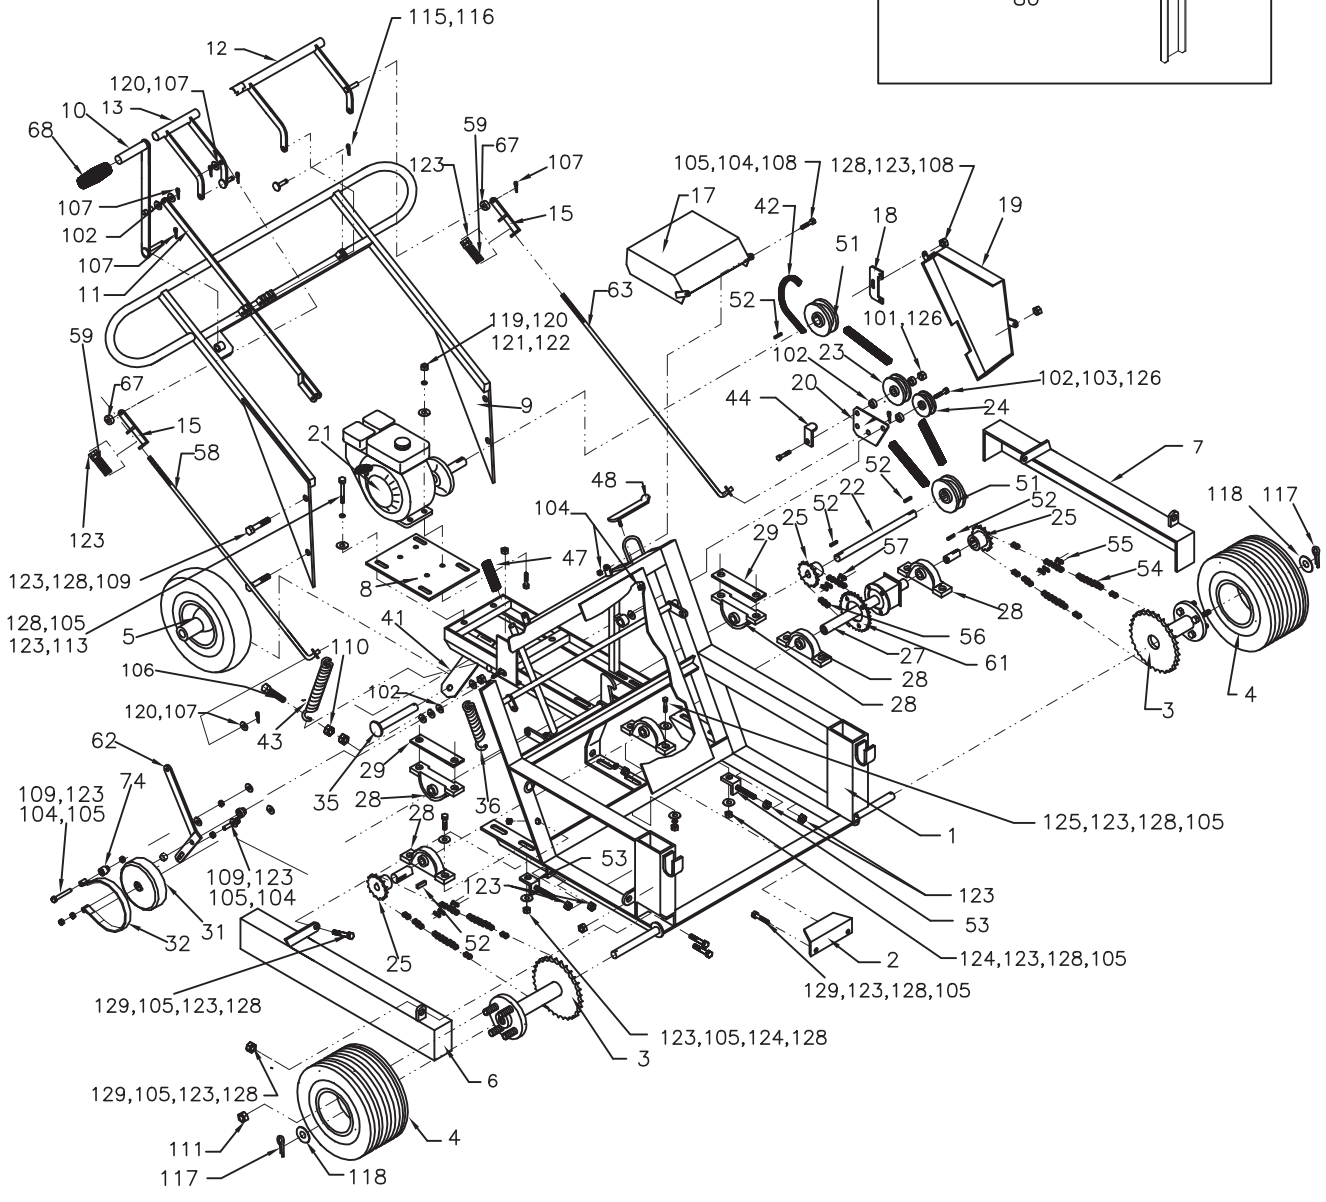

OPTION

MADE FROM AUGUST 1999 UNTIL DECEMBER 2000

DATE:	08.01.1999	WORKHORSE
REV.:	01.13.2010	
EQUIPEMENT GRIZZLY EQUIPMENT		330000A

ITEM	NO.	QTY.	DESCRIPTION
1	330001	1	FRAME
2	330002	1	PLATE
3	330003	2	HUB ASSY.
4	935013	2	WHEEL, FRONT
5	935010	1	WHEEL, REAR
6	330006	1	CHAINE GUARD, RIGHT
7	330007	1	CHAINE GUARD, LEFT
8	330008	1	ENGINE BASE
9	330009	1	HANDLEBAR
10	330010	1	LEVER, DOOR
11	330011	1	CONTROL LINK
12	330012	1	CLUTCH HANDLE
13	330013	1	LEVER, BRAKE
15	330015	2	CLUTCH LINKAGE
17	330017	1	ENGINE COVER
18	330018	1	BELT GUARD BRACKET
19	330019	1	BELT GUARD
20	330020	1	IDLER BRACKET
21	950161	1	ENGINE
22	330022	1	SHAFT
23	921401	1	IDLER PULLEY
24	921403	1	IDLER PULLEY
25	936110	3	SPROCKET
27	940221	1	DIFFERENTIAL
28	923180	6	PILLOW BLOCK BEARING
29	330029	2	BEARING PLATE
31	330031	1	BRAKE DRUM
32	940230	1	BRAKE BAND
35	900010	1	WHEEL AXLE
36	937011	1	SPRING
41	900005	1	SWIVEL FORK
42	920219	1	BELT
43	937017	1	SPRING
44	330044	1	BELT GUIDE
47	940001	1	HANDLE GRIP
48	330048	2	LOCK
51	921044	2	PULLEY
52	921302	5	KEY
53	330053	2	CHAIN AJUST. SCREW
54	330054	2	CHAIN, LARGE
55	934034	3	MASTER LINK
56	330056	1	CHAIN, SMALL
57	934035	1	LINK, OFFSET
58	330058	1	BRAKE ROD
59	937003	2	SPRING
61	330061	1	SPROCKET
62	330062	1	LEVER, BRAKE
63	330063	1	CLUTCH ROD