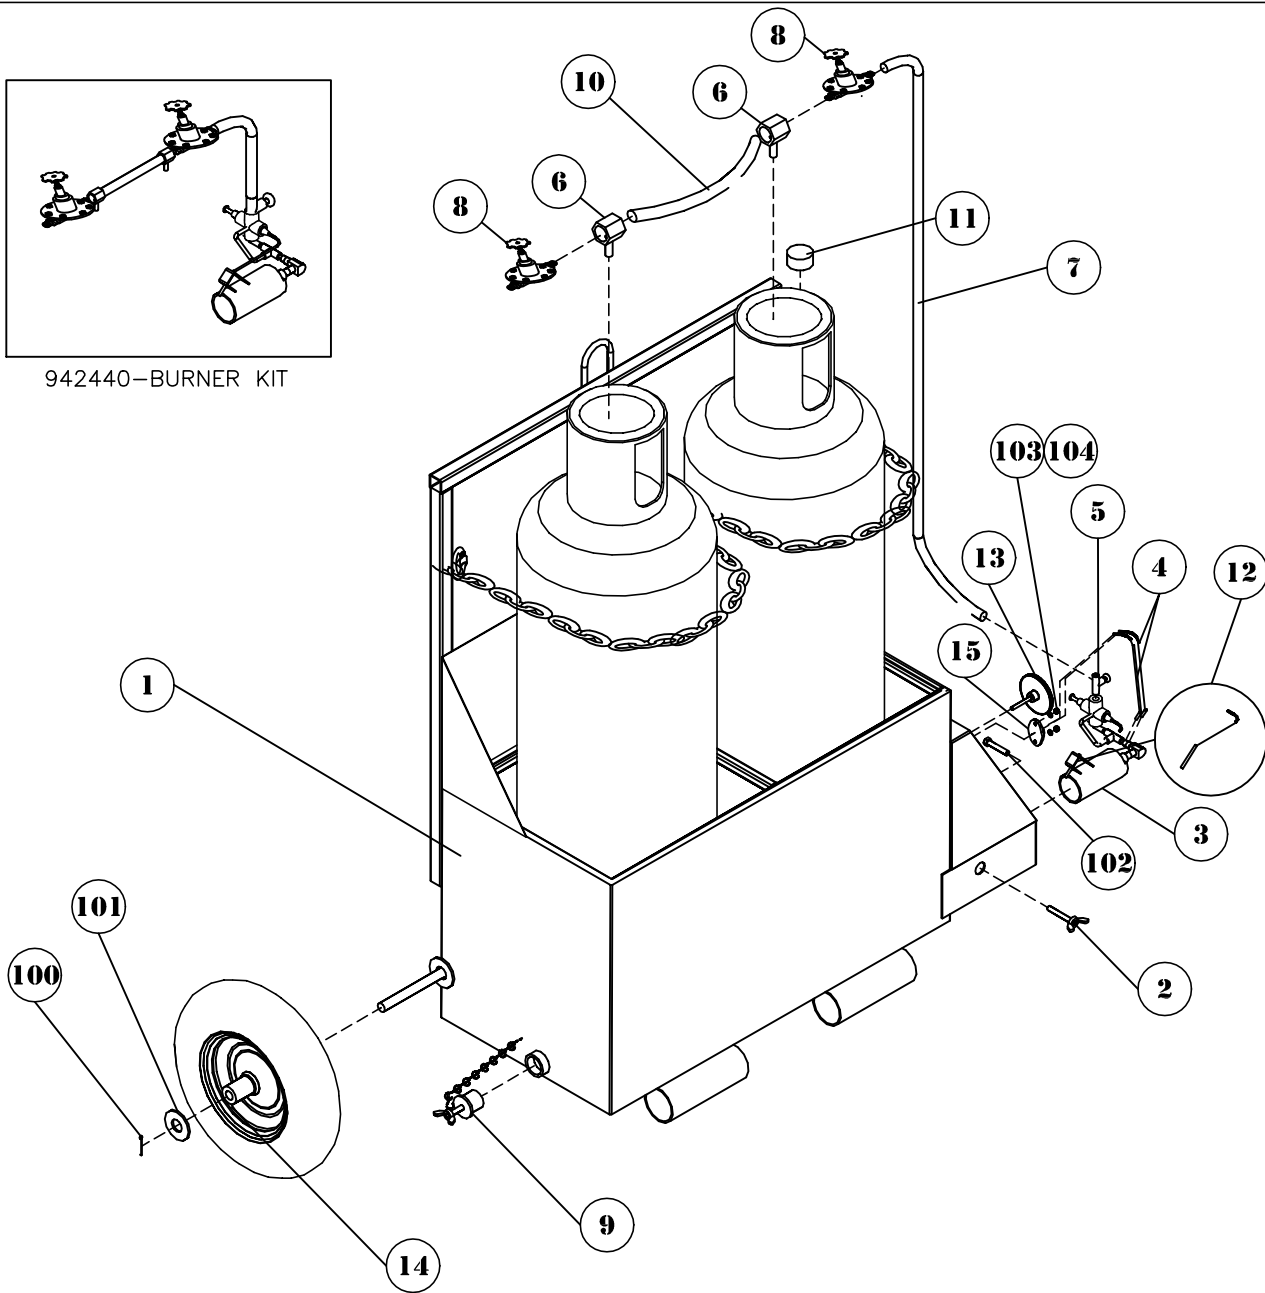

942440-BURNER KIT

ITEM.	NO.	QTY.	DESCRIPTION
1	222001	1	FRAME
2	222002	1	WING,NUT
3	942230	1	BURNER
4	222004	2	WIRE
5	942431	1	VALVE
6	942432	2	T-BLOCK
7	942433	1	HOSE 6'
8	942410	2	REGULATOR
9	940191	1	PLUG
10	942435	1	HOSE 2'
11	940009	2	PLASTIC CAP
12	942437	1	THERMOCOUPLE
13	942504	1	THERMOMETER
14	935010	2	WHEEL
15	942438	1	SNAP DISC LIMIT CONTROL
100	914703	2	COTTER PIN
101	912023	2	WHASHER
102	910508	1	BOLT,HEX
103	912501	2	LOCK,WHASHER
104	913003	2	NUT,HEX