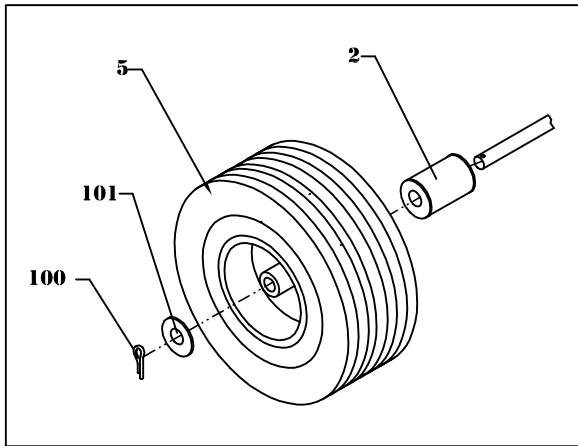

MODEL 203000 (LARGE WHEELS)

ITEM. NO. QTY. DESCRIPTION

MODEL 202000 (SMALL WHEELS)

1	202001	1	FRAME
3	940007	2	GRIP
4	940270	1	TUB
6	935009	2	WHEEL, SMALL
100	914754	2	COTTER PIN
101	912021	2	FLAT WASHER
102	911103	6	CARRIAGE BOLT
103	912002	6	WASHER
104	913005	6	NUTS
105	912502	6	LOCK WASHER

MODEL 203000 (LARGE WHEELS)

2	203002	2	WHEEL SPACER
5	935006	2	WHEEL, LARGE
100	914754	2	COTTER PIN
101	912021	2	FLAT WASHER

DATE:	11.15.2000	WHEELBARROW
REV.:	03.01.2014	
EQUIPMENT GRIZZLY EQUIPMENT		202000/203000