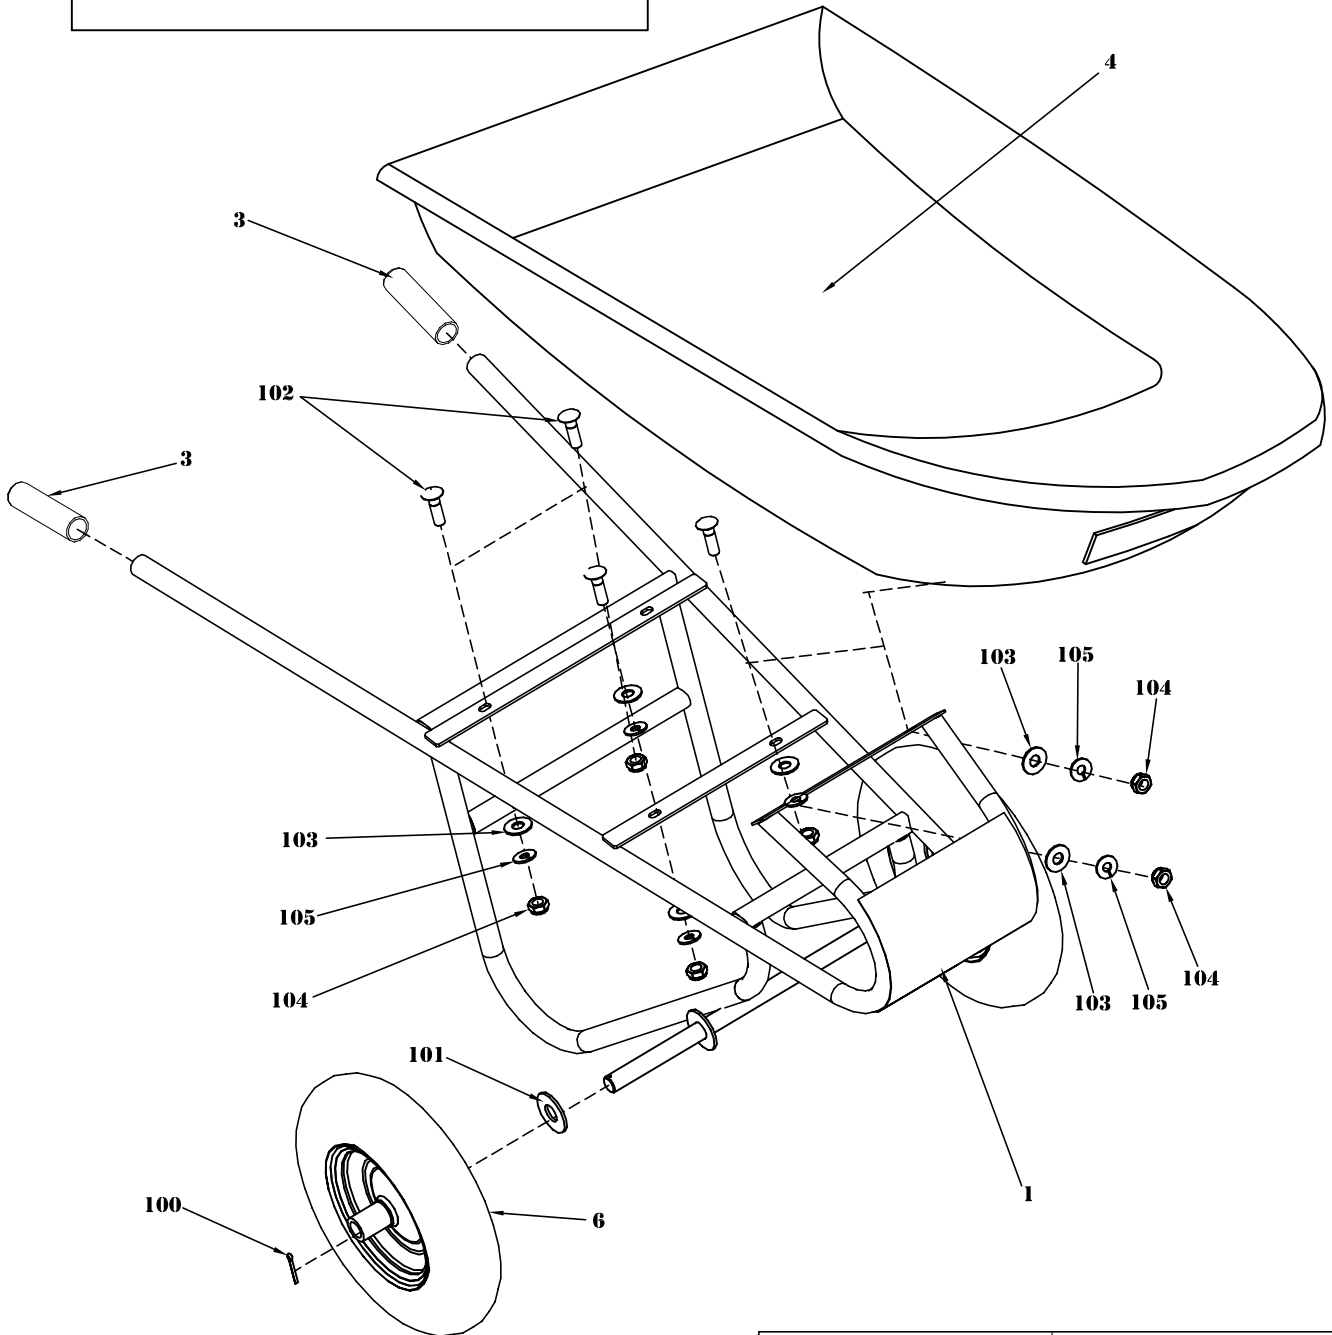

MODEL 203000 (LARGE WHEELS)

ITEM. NO. QTY. DESCRIPTION

MODEL 202000 (SMALL WHEELS)

1	202001	1	FRAME
3	940007	2	GRIP
4	940270	1	TUB
6	935009	2	WHEEL, SMALL
100	914754	2	COTTER PIN
101	912021	2	FLAT WASHER
102	911103	6	CARRIAGE BOLT
103	912002	6	WASHER
104	913005	6	NUTS
105	912502	6	LOCK WASHER

MODEL 203000 (LARGE WHEELS)

2	203002	2	WHEEL SPACER
5	935006	2	WHEEL, LARGE
100	914754	2	COTTER PIN
101	912021	2	FLAT WASHER

DATE:	11.15.2000	WHEELBARROW
REV.:	03.01.2014	
EQUIPMENT GRIZZLY EQUIPMENT		202000/203000