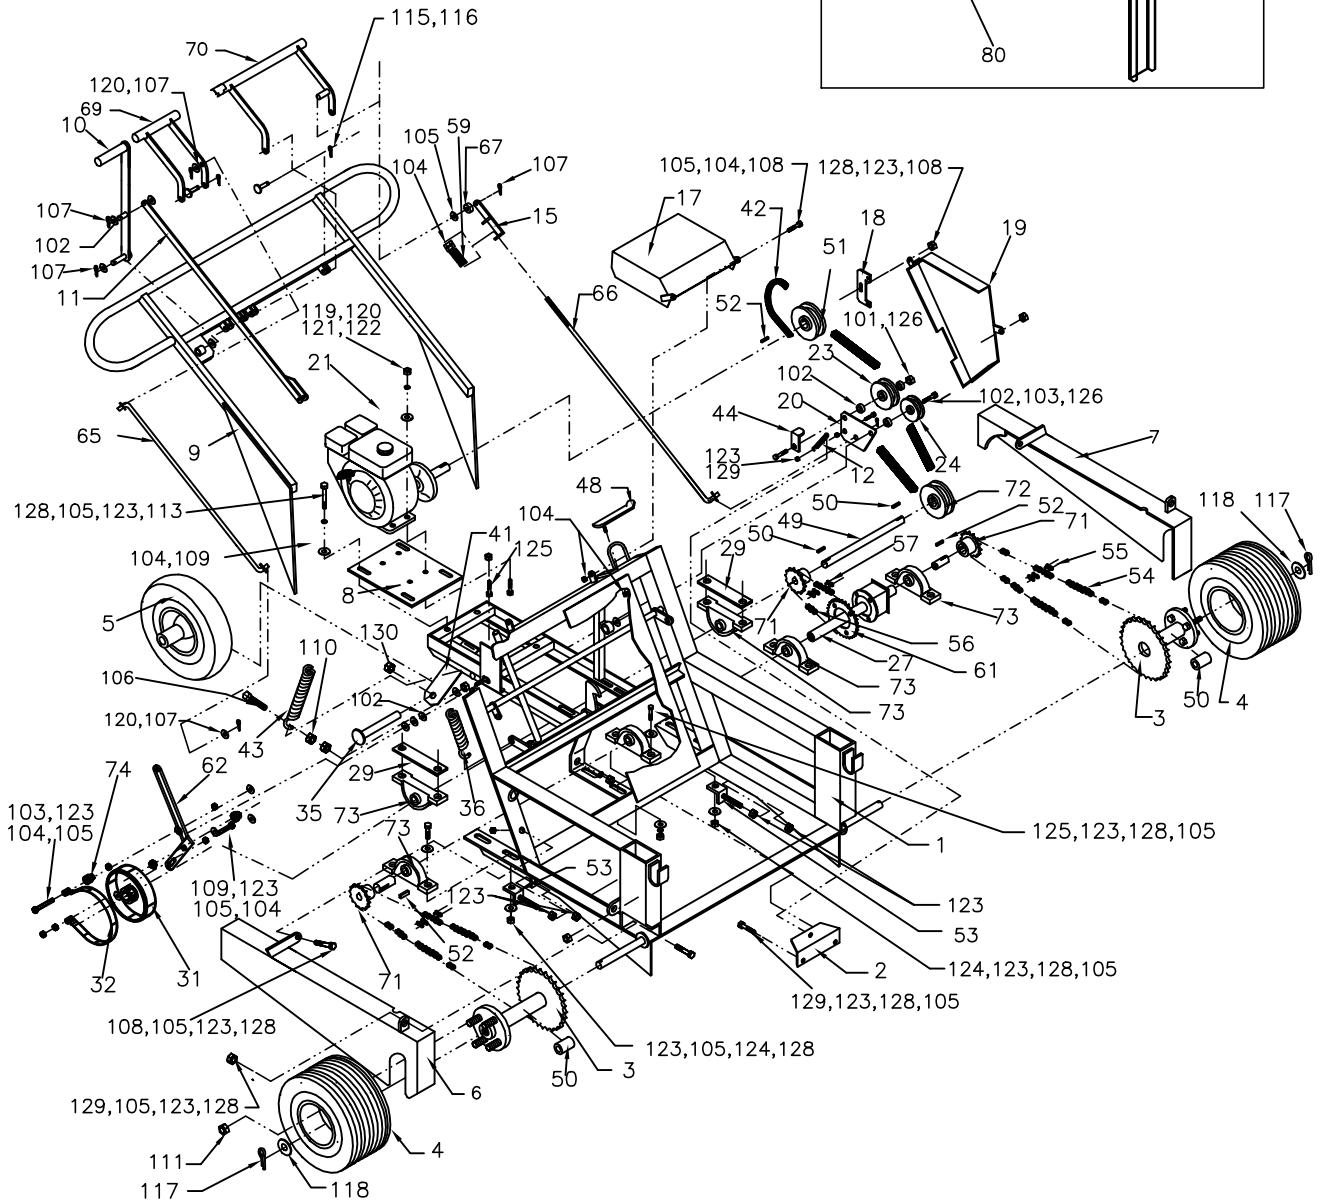

OPTION

MADE FROM JUNE 2018

DATE:	01.01.2001	WORKHORSE
REV.:	06.01.2018	
<b>EQUIPMENT GRIZZLY EQUIPMENT</b>		330000C

ITEM	NO.	QTY.	DESCRIPTION	ITEM	NO.	QTY.	DESCRIPTION
1	330001	1	FRAME	69	330069	1	BRAKE HANDLE
2	330002	1	PLATE	70	330070	1	CLUTCH HANDLE
3	330003	2	HUB ASSY.	71	936111	3	SPROCKET
4	935013	2	WHEEL, FRONT	72	921045	1	PULLEY
5	935010	1	WHEEL, REAR	73	923181	6	BEARING
6	330006	1	CHaine GUARD, RIGHT	74	330071	1	BRAKE SPACER
7	330007	1	CHaine GUARD, LEFT	101	910260	1	BOLT, HEX
8	330008	1	ENGINE BASE	102	912005	12	WASHER
9	330009	1	HANDLEBAR	103	910258	1	BOLT, HEX
10	330010	1	LEVER, DOOR	104	913507	13	LOCK-NUT
11	330011	1	CONTROL LINK	105	912003	44	WASHER
12	937016	1	SPRING	106	910278	1	BOLT, HEX
15	330015	2	CLUTCH LINKAGE	107	914703	4	COTTER PIN
17	330017	1	ENGINE COVER	108	910153	4	BOLT, HEX
18	330018	1	BELT GUARD BRACKET	109	910156	6	BOLT, HEX
19	330019	1	BELT GUARD	110	913111	3	NUT, HEX
20	330020	1	IDLER BRACKET	111	915301	8	NUT, HEX.
21	950161	1	ENGINE	112	910162	1	BOLT, HEX
23	921401	1	IDLER PULLEY	113	910157	4	BOLT, HEX
24	921403	1	IDLER PULLEY	114	913003	1	NUT, HEX.
27	940220	1	DIFFERENTIAL	115	914214	4	CLEVIS PIN
29	330029	2	BEARING PLATE	116	914702	4	COTTER PIN
31	940240	1	BRAKE DRUM	117	914754	2	COTTER PIN
32	940230	1	BRAKE BAND	118	912021	2	WASHER
35	910424	1	BOLT,HEX.	119	910106	4	BOLT, HEX
36	937011	2	SPRING	120	912002	4	WASHER
41	900005	1	SWIVEL FORK	121	913005	6	NUT, HEX.
42	920219	1	BELT	122	912502	4	LOCK-WASHER
43	937017	1	SPRING	123	913007	38	NUT, HEX.
44	330044	1	BELT GUIDE	124	910155	4	BOLT, HEX
48	330048	2	LOCK	125	910154	6	BOLT, HEX
49	330049	1	SHAFT	126	913511	2	LOCK-NUT
50	330050	2	HUB SPACER	127	911151	1	CARRIAGE BOLT
51	921044	1	PULLEY	128	912503	26	LOCK-WASHER
52	921302	6	KEY	129	910152	8	BOLT,HEX.
53	330053	2	CHAIN AJUST. SCREW	130	913517	1	LOCK-NUT
54	330054	2	CHAIN, LARGE	OPTION FOR HOT TANK			
55	934034	3	MASTER LINK	ITEM	NO.	QTY.	DESCRIPTION
56	330056	1	CHAIN, SMALL	80	330100	2	CHANNEL IRON
57	934035	1	LINK, OFFSET	81	144101	2	TANK ROD
59	937003	1	SPRING				
61	330061	1	SPROCKET				
62	330062	1	LEVER, BRAKE				
65	330065	1	BRAKE ROD				
66	330066	1	CLUTCH ROD				
67	330067	1	BUSHING				