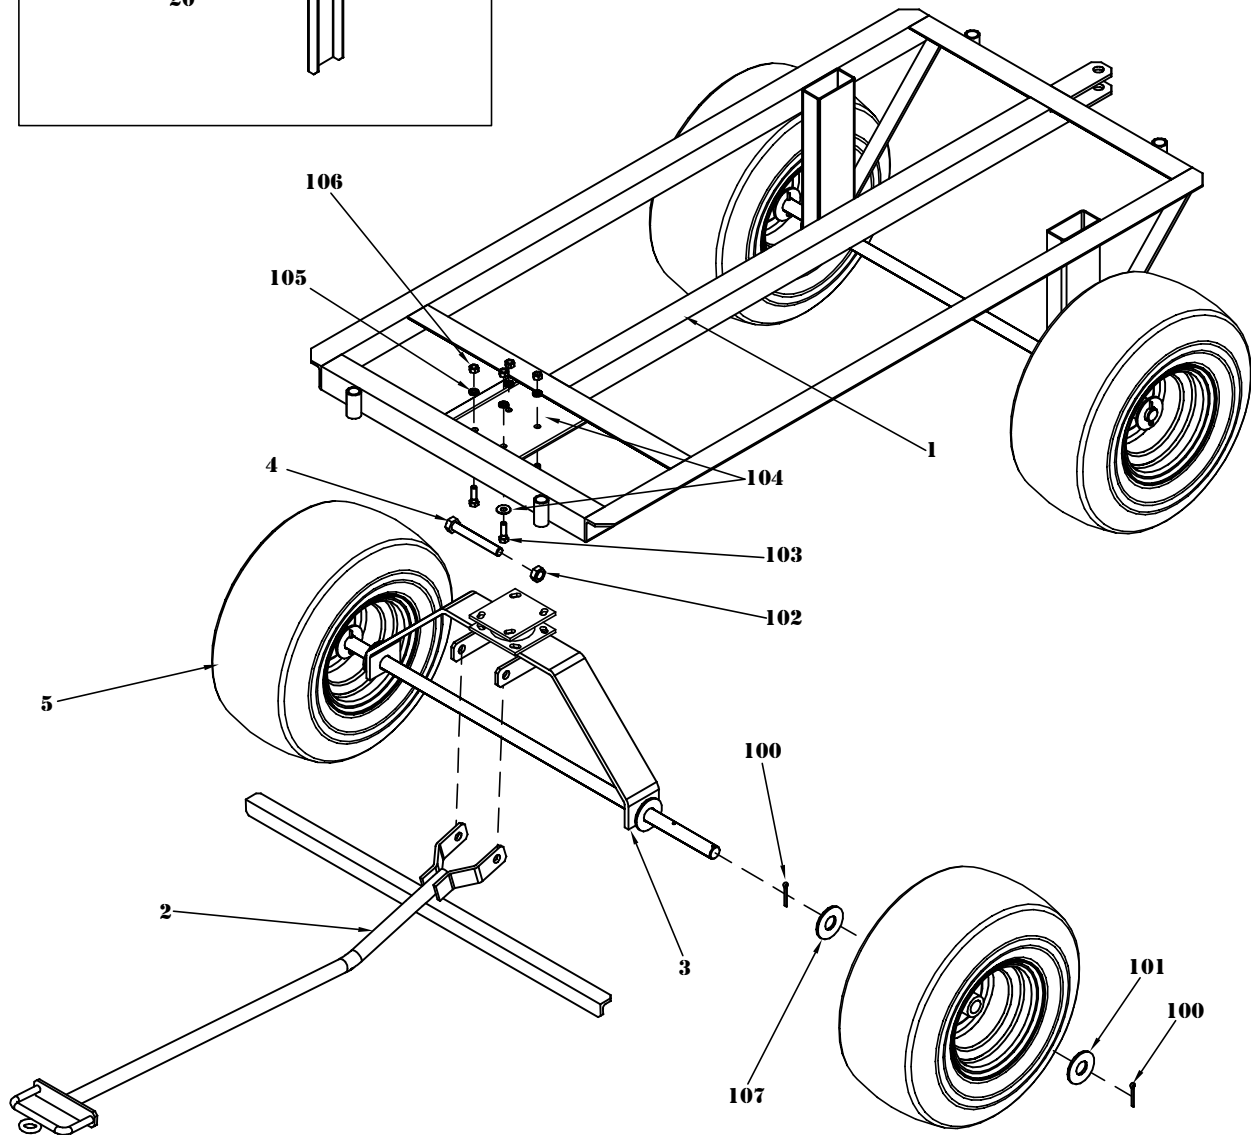

OPTION

MODELE 143000 (LARGE WHEELS)

ITEM

NO.

QTY.

DESCRIPTION

OPTION FOR HOT TANK

1	140001	1	FRAME
2	140002	1	PULL HANDLE
3	140003	1	FRONT AXLE
4	910370	1	BOLT, HEX.
5	935006	4	WHEEL, LARGE
100	914755	8	COTTER PIN
101	912021	4	WASHER
102	913515	1	LOCK-NUT.
103	910152	4	BOLT, HEX.
104	912003	8	WASHER
105	912503	4	LOCK-WASHER
106	913007	4	NUTS
107	912020	4	WASHER

20	140100	2	CHANNEL IRON
21	144101	2	TANK ROD

DATE: 11.15.2000

REV.: 09.01.2020

**EQUIPMENT  
GRIZZLY  
EQUIPMENT**

LITTLE GIANT

27-143000