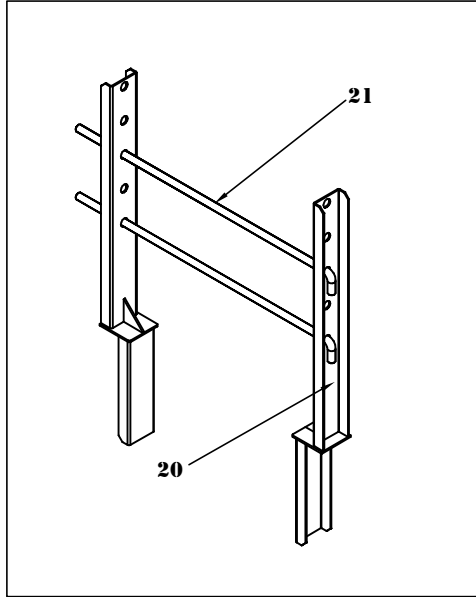

OPTION

MODELE 143000 (LARGE WHEELS)

ITEM

NO.

QTY.

DESCRIPTION

OPTION FOR HOT TANK

1	140001	1	FRAME
2	140002	1	PULL HANDLE
3	140003	1	FRONT AXLE
4	910370	1	BOLT, HEX.
5	935006	4	WHEEL, LARGE
100	914755	8	COTTER PIN
101	912021	4	WASHER
102	913515	1	LOCK-NUT.
103	910152	4	BOLT, HEX.
104	912003	8	WASHER
105	912503	4	LOCK-WASHER
106	913007	4	NUTS
107	912020	4	WASHER

20	140100	2	CHANNEL IRON
21	144101	2	TANK ROD

DATE: 11.15.2000

REV.: 09.01.2020

**EQUIPMENT  
GRIZZLY  
EQUIPMENT**

LITTLE GIANT

27-143000