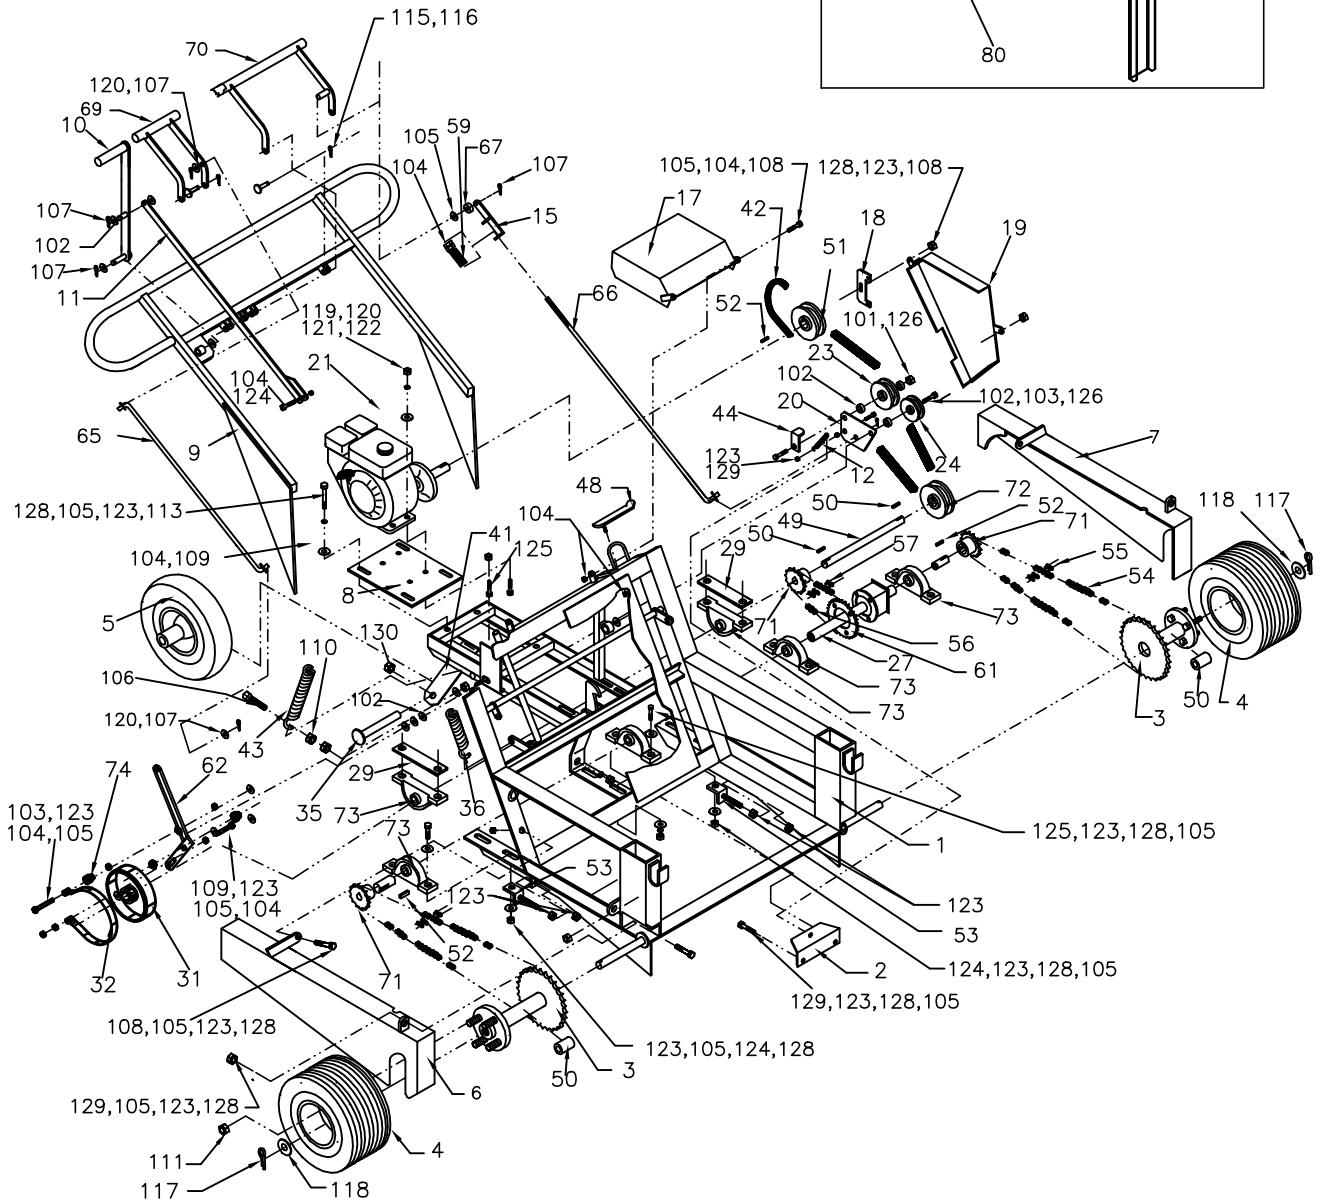

OPTION

MADE FROM JUNE 2018

DATE: 01.01.2001

REV.: 07.01.2018

EQUIPMENT
GRIZZLY
EQUIPMENT

WORKHORSE

330000C

ITEM	NO.	QTY.	DESCRIPTION	ITEM	NO.	QTY.	DESCRIPTION
1	330001	1	FRAME	69	330069	1	BRAKE HANDLE
2	330002	1	PLATE	70	330070	1	CLUTCH HANDLE
3	330003	2	HUB ASSY.	71	936111	3	SPROCKET
4	935013	2	WHEEL, FRONT	72	921045	1	PULLEY
5	935010	1	WHEEL, REAR	73	923181	6	BEARING
6	330006	1	CHaine GUARD, RIGHT	74	330071	1	BRAKE SPACER
7	330007	1	CHaine GUARD, LEFT	101	910260	1	BOLT, HEX
8	330008	1	ENGINE BASE	102	912005	12	WASHER
9	330009	1	HANDLEBAR	103	910258	1	BOLT, HEX
10	330010	1	LEVER, DOOR	104	913507	14	LOCK-NUT
11	330011	1	CONTROL LINK	105	912003	44	WASHER
12	937016	1	SPRING	106	910278	1	BOLT, HEX
15	330015	2	CLUTCH LINKAGE	107	914703	4	COTTER PIN
17	330017	1	ENGINE COVER	108	910153	4	BOLT, HEX
18	330018	1	BELT GUARD BRACKET	109	910156	6	BOLT, HEX
19	330019	1	BELT GUARD	110	913111	3	NUT, HEX
20	330020	1	IDLER BRACKET	111	915301	8	NUT, HEX.
21	950161	1	ENGINE	112	910162	1	BOLT, HEX
23	921401	1	IDLER PULLEY	113	910157	4	BOLT, HEX
24	921403	1	IDLER PULLEY	114	913003	1	NUT, HEX.
27	940220	1	DIFFERENTIAL	115	914214	4	CLEVIS PIN
29	330029	2	BEARING PLATE	116	914702	4	COTTER PIN
31	940240	1	BRAKE DRUM	117	914754	2	COTTER PIN
32	940230	1	BRAKE BAND	118	912021	2	WASHER
35	910424	1	BOLT,HEX.	119	910106	4	BOLT, HEX
36	937011	2	SPRING	120	912002	4	WASHER
41	900005	1	SWIVEL FORK	121	913005	6	NUT, HEX.
42	920219	1	BELT	122	912502	4	LOCK-WASHER
43	937017	1	SPRING	123	913007	38	NUT, HEX.
44	330044	1	BELT GUIDE	124	910155	5	BOLT, HEX
48	330048	2	LOCK	125	910154	6	BOLT, HEX
49	330049	1	SHAFT	126	913511	2	LOCK-NUT
50	330050	2	HUB SPACER	127	911151	1	CARRIAGE BOLT
51	921044	1	PULLEY	128	912503	26	LOCK-WASHER
52	921302	6	KEY	129	910152	8	BOLT,HEX.
53	330053	2	CHAIN AJUST. SCREW	130	913517	1	LOCK-NUT
54	330054	2	CHAIN, LARGE	OPTION FOR HOT TANK			
55	934034	3	MASTER LINK	ITEM	NO.	QTY.	DESCRIPTION
56	330056	1	CHAIN, SMALL	80	330100	2	CHANNEL IRON
57	934035	1	LINK, OFFSET	81	144101	2	TANK ROD
59	937003	1	SPRING				
61	330061	1	SPROCKET				
62	330062	1	LEVER, BRAKE				
65	330065	1	BRAKE ROD				
66	330066	1	CLUTCH ROD				
67	330067	1	BUSHING				