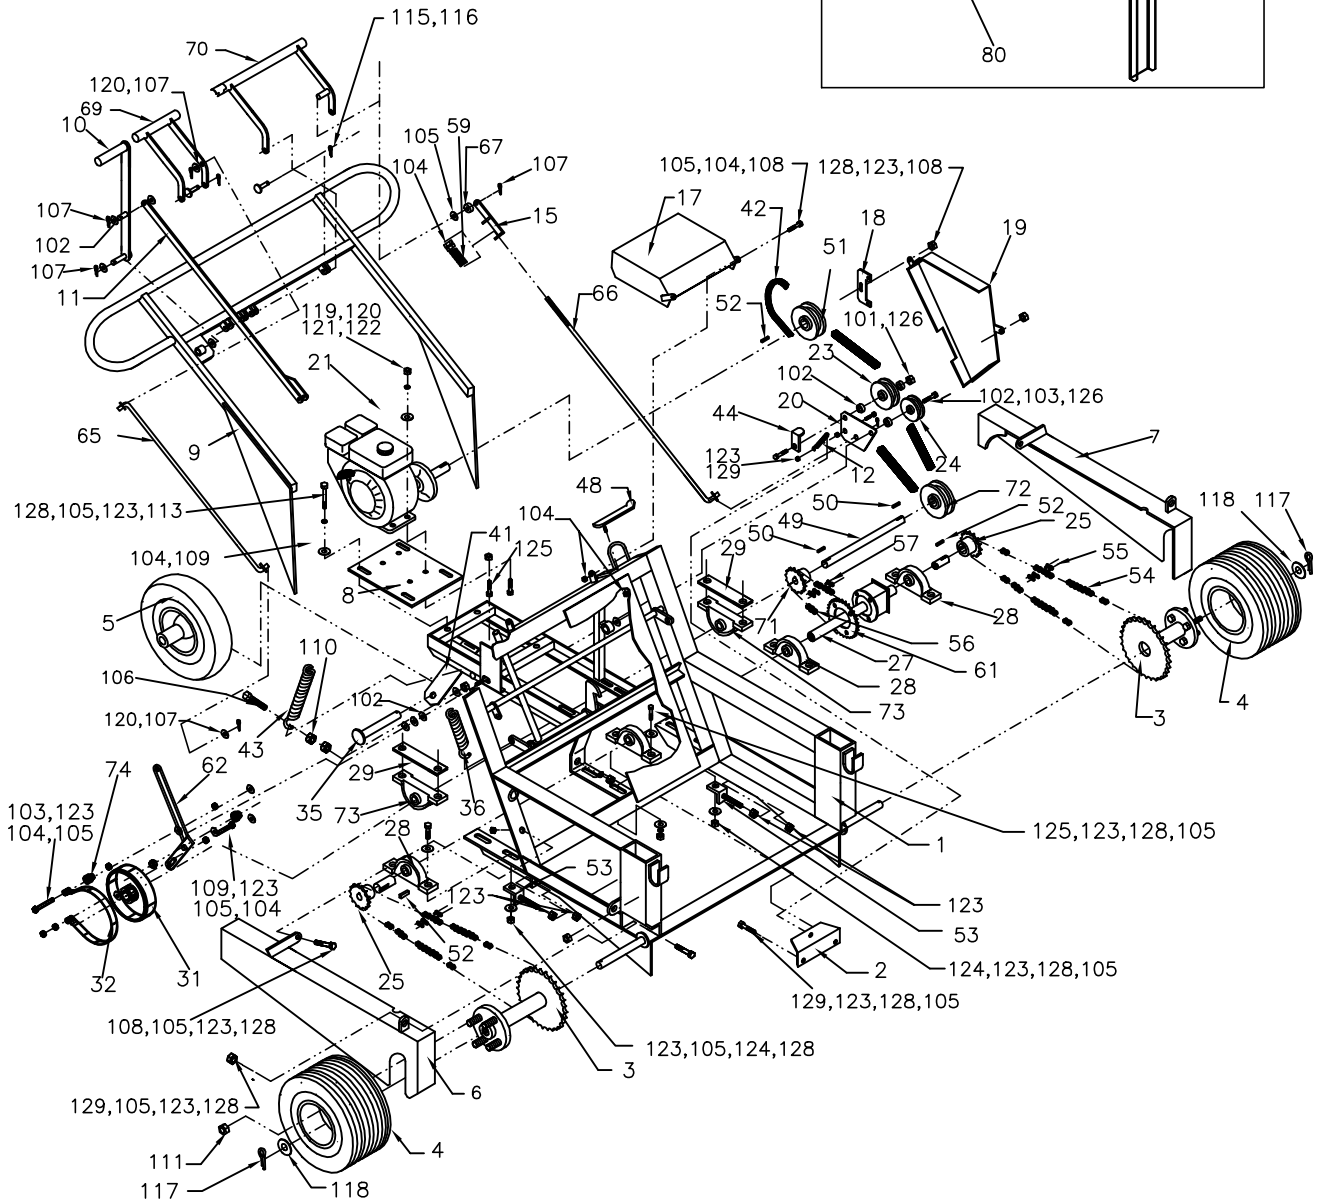

OPTION

MADE FROM JANUARY 2001

DATE:	01.01.2001
REV.:	10.01.2012

WORKHORSE

EQUIPMENT
GRIZZLY
EQUIPMENT

330000B

ITEM	NO.	QTY.	DESCRIPTION
1	330001	1	FRAME
2	330002	1	PLATE
3	330003	2	HUB ASSY.
4	935013	2	WHEEL, FRONT
5	935010	1	WHEEL, REAR
6	330006	1	CHaine GUARD, RIGHT
7	330007	1	CHaine GUARD, LEFT
8	330008	1	ENGINE BASE
9	330009	1	HANDLEBAR
10	330010	1	LEVER, DOOR
11	330011	1	CONTROL LINK
12	937016	1	SPRING
15	330015	2	CLUTCH LINKAGE
17	330017	1	ENGINE COVER
18	330018	1	BELT GUARD BRACKET
19	330019	1	BELT GUARD
20	330020	1	IDLER BRACKET
21	950161	1	ENGINE
23	921401	1	IDLER PULLEY
24	921403	1	IDLER PULLEY
25	936110	2	SPROCKET
27	940221	1	DIFFERENTIAL
28	923180	6	PILLOW BLOCK BEARING
29	330029	2	BEARING PLATE
31	940240	1	BRAKE DRUM
32	940230	1	BRAKE BAND
35	900010	1	WHEEL AXLE
36	937011	2	SPRING
41	900005	1	SWIVEL FORK
42	920219	1	BELT
43	937017	1	SPRING
44	330044	1	BELT GUIDE
48	330048	2	LOCK
49	330049	1	SHAFT
51	921044	1	PULLEY
52	921302	6	KEY
53	330053	2	CHAIN AJUST. SCREW
54	330054	2	CHAIN, LARGE
55	934034	3	MASTER LINK
56	330056	1	CHAIN, SMALL
57	934035	1	LINK, OFFSET
59	937003	1	SPRING
61	330061	1	SPROCKET
62	330062	1	LEVER, BRAKE
65	330065	1	BRAKE ROD
66	330066	1	CLUTCH ROD
67	330067	1	BUSHING