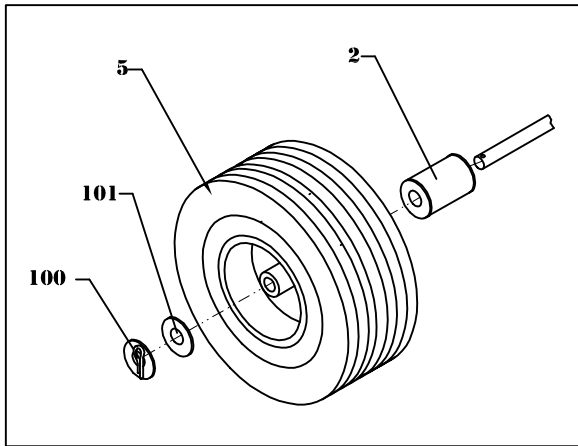

MODEL 203000 (LARGE WHEELS)

ITEM. NO. QTY. DESCRIPTION

MODEL 202000 (SMALL WHEELS)

1	202001	1	FRAME
3	940007	2	GRIP
4	940270	1	TUB
6	935009	2	WHEEL,SMALL
100	940164	2	COTTER PIN
101	912021	2	FLAT WASHER
102	911103	6	CARRIAGE BOLT
103	912001	6	WASHER
104	913005	6	NUTS
105	912502	6	LOCK WASHER

MODEL 203000 (LARGE WHEELS)

2	203002	2	WHEEL SPACER
5	935006	2	WHEEL,LARGE
100	940164	2	COTTER PIN
101	912021	2	FLAT WASHER

DATE:	11.15.2000	WHEELBARROW
REV.:	11.29.2010	
EQUIPEMENT GRIZZLY EQUIPEMENT		202000/203000