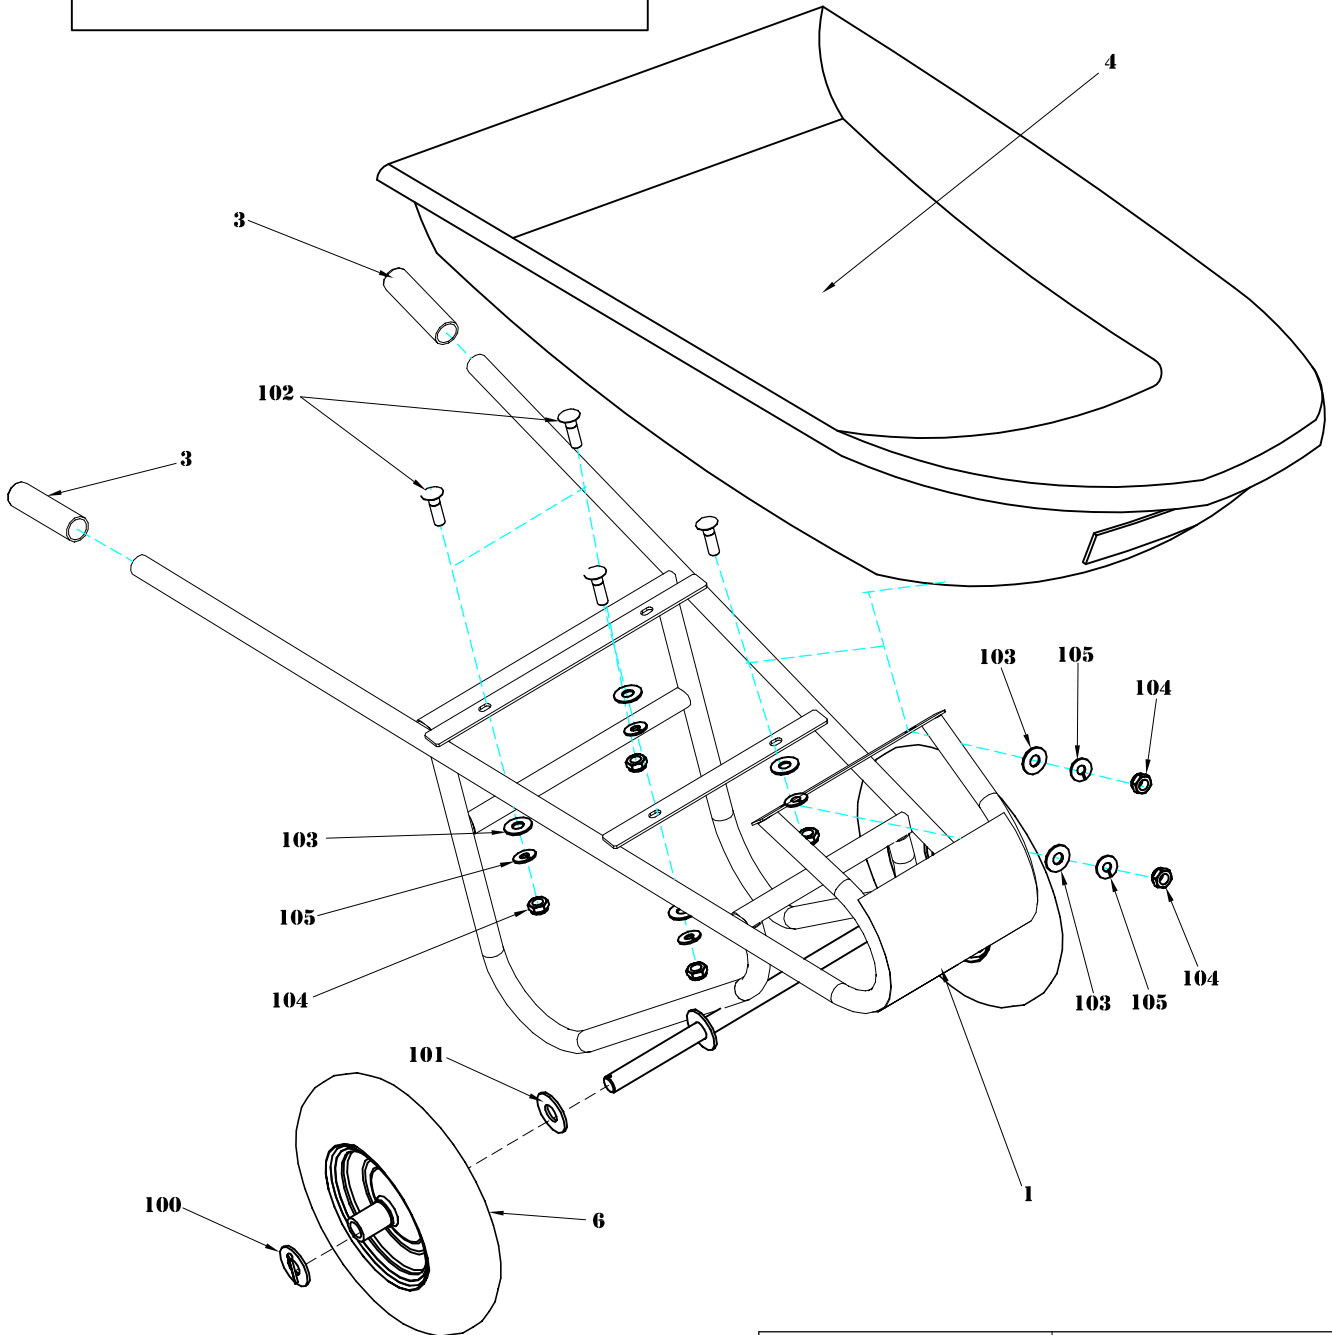

MODEL 203000 (LARGE WHEELS)

ITEM. NO. QTY. DESCRIPTION

MODEL 202000 (SMALL WHEELS)

1	202001	1	FRAME
3	940007	2	GRIP
4	940270	1	TUB
6	935009	2	WHEEL,SMALL
100	940164	2	COTTER PIN
101	912021	2	FLAT WASHER
102	911103	6	CARRIAGE BOLT
103	912001	6	WASHER
104	913005	6	NUTS
105	912502	6	LOCK WASHER

MODEL 203000 (LARGE WHEELS)

2	203002	2	WHEEL SPACER
5	935006	2	WHEEL,LARGE
100	940164	2	COTTER PIN
101	912021	2	FLAT WASHER

DATE:	11.15.2000	WHEELBARROW
REV.:	11.29.2010	
EQUIPEMENT GRIZZLY EQUIPEMENT		202000/203000